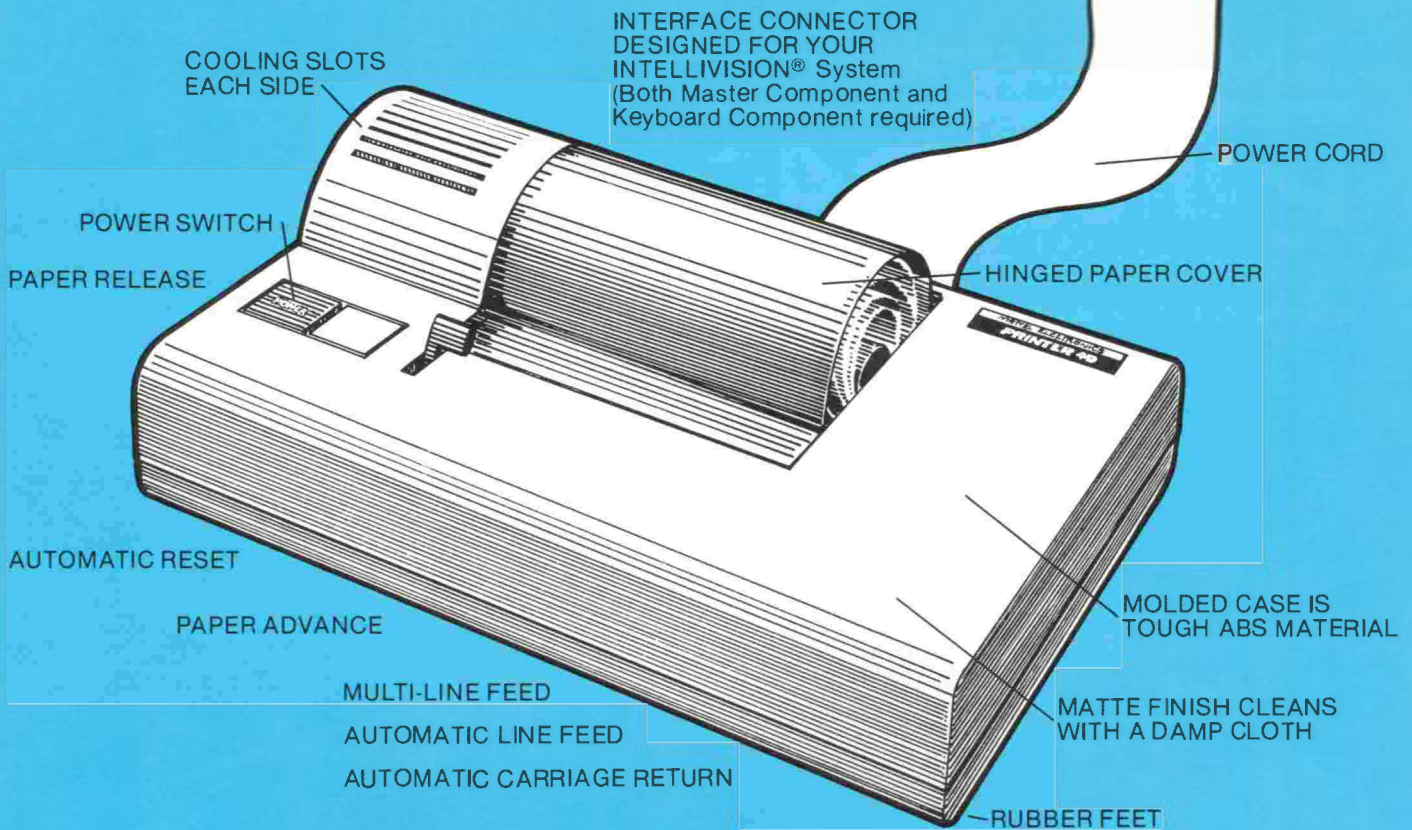

The MATTEL ELECTRONICS PRINTER 40 is a highly reliable printer/plotter that operates with low power consumption and provides long-life expectancy. Connector provided will interface with your INTELLIVISION® Keyboard Component.

High-speed print: Up to 240 full 40-character lines per minute!

Low power consumption: PRINTER 40 operates on about 3 watts. Unit outputs 30 watts. 117VAC, 50-60 Hz.

Uses standard paper: Standard thermographic printing paper, roll or fan-fold pack (NCR 130 or Olivetti 205033R35).

90 Day Limited Warranty: A copy of the warranty is enclosed with the Printer or may be obtained free by writing to:

PRINTER 40
c/o Alphacom, Inc.
2323 South Bascom Ave.
Campbell, CA 95008

AN EXCEPTIONAL VALUE:

Your special offer price of $199.95, plus nominal freight charges represents substantial savings. The PRINTER 40 regularly retails for up to *twice* that amount... This special offer is for INTELLIVISION® Keyboard owners only.

It is for a limited time only.
Offer NOT available at stores.

Quiet operation: No chatter. No clatter. Printing process uses special inks built into the paper.

Full Line Buffering: Provides full 40-character line buffering.

Full Character format: Print mode is forty 5 x 8 dot matrix characters per line. Complete 96 ASCII upper and lower case characters. Graphic mode: full 280 x n Dot Matrix.

Compact, Simple: Stands just 10½" wide by 7½" deep, 4" high. Simple, rugged design with exceptionally few moving parts. High reliability.

This mail-in certificate must accompany request. Enclose check or money order for $199.95 plus $3.50 postage and handling (California residents add 6% sales tax) to:

PRINTER 40
Drawer #675
Milwaukee, Wis. 53278

_____
Name

_____
Address

_____
City

_____
State

_____
Zip Code

Allow 6-8 weeks for delivery. Offer expires 5/1/82.
Offer void where prohibited, taxed or otherwise restricted. Offer good only in U.S.A.