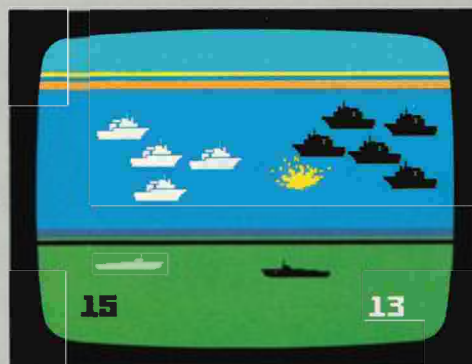

Submarine Battle #3408

NEW!

Tense action on the high seas! You and your adversary each command a convoy protected by a powerful submarine. Check the periscope to sight the hostile convoy. Points are scored for enemy hits, quick maneuvering and the number of your ships which survive. "Down 'scope" and full speed ahead!