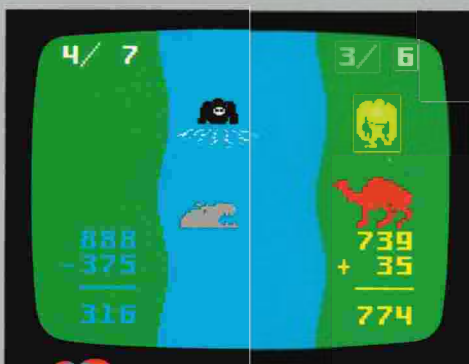

USCFCchess #3412

NEW!

Pit your skills against the computer in this timeless game of strategy and concentration. Select the degree of challenge and time limit for making moves that are right for you. Slow motion replays allow you to study moves in the previous match. If you seem to be off your game, you can even switch places with the computer and put it on the defensive.

Checkers #1120

The classic game moves into the computer age! Yes, this time it's you versus the computer! And you'll be challenged to the limits of your skill. You can win, but you'll have to ponder every move. Because the sly computer "thinks" ahead!

ABPA Backgammon #1119

It challenges the champion, teaches the novice! The computer is your opponent. It performs at different levels, depending upon player's skill. Beginners will learn and champions will be tested to the limit! Can you meet the challenge?

Childrens Learning Network

Math Fun #2613

Teaches as it delights! Two players race their gorillas through the jungle, against animal obstacles and an array of addition, subtraction, multiplication and division problems. Both speed and accuracy count. You determine the skill level and the computer automatically adjusts problem difficulty.