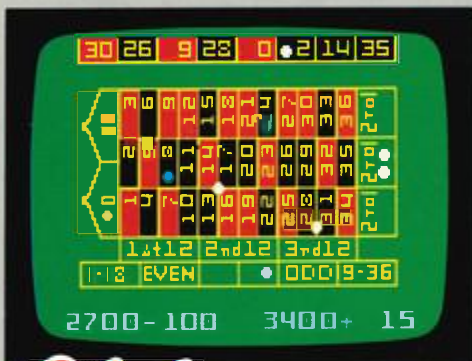

Gaming Network

Poker & Blackjack #2611

Casino style blackjack, five and seven card stud poker plus five card draw. Play against a shifty-eyed, computer-smart dealer. He calls, raises, drops—even bluffs! Watch your pretend fortune grow, or watch out, for your simulated bankroll may disappear. A marvel of simulated casino action, sounds and color.