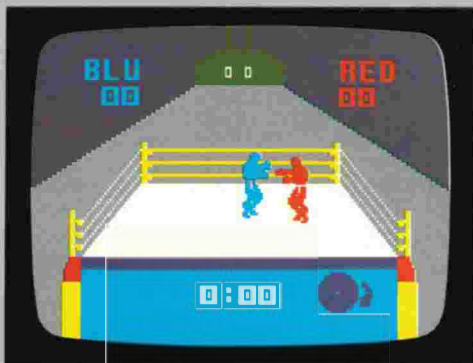

PGA Golf #1816

Exciting tee to green reality! The game of millimeters, concentration and touch! Manipulate your golfer through the fairways, bunkers and roughs! Players control golfer's positions and swings throughout match. Readouts indicate club selection, shot direction and scores.

NASL Soccer #1683

Kickoff! The ball is yours! You're in the heat of NASL Soccer action! It's all around you—the crowd roaring, the ref's whistle, the sound of the buzzer! Two teams, two simulated 45-minute periods, "Sudden Death" if needed. All the split-second action of professional soccer—dribbling, passing, throw-ins, goal kicks, corner kicks. A real test of skill and coordination.

U.S. Ski Team Skiing #1817

Imagine! You're in the starting gate. You're anxiously awaiting the signal that will send you speeding down a demanding slalom course. All the excitement of world class skiing! Race an opponent or race the clock over a variety of courses. Thrilling! Stimulating! Breathtaking! And the snow is perfect all year 'round!

Boxing #1819

NEW!

The supercharged excitement of championship boxing! A clock keeps time, a buzzer brackets each round, the score is computed as the boxers build points for punches and knock-downs. Can you go the distance?