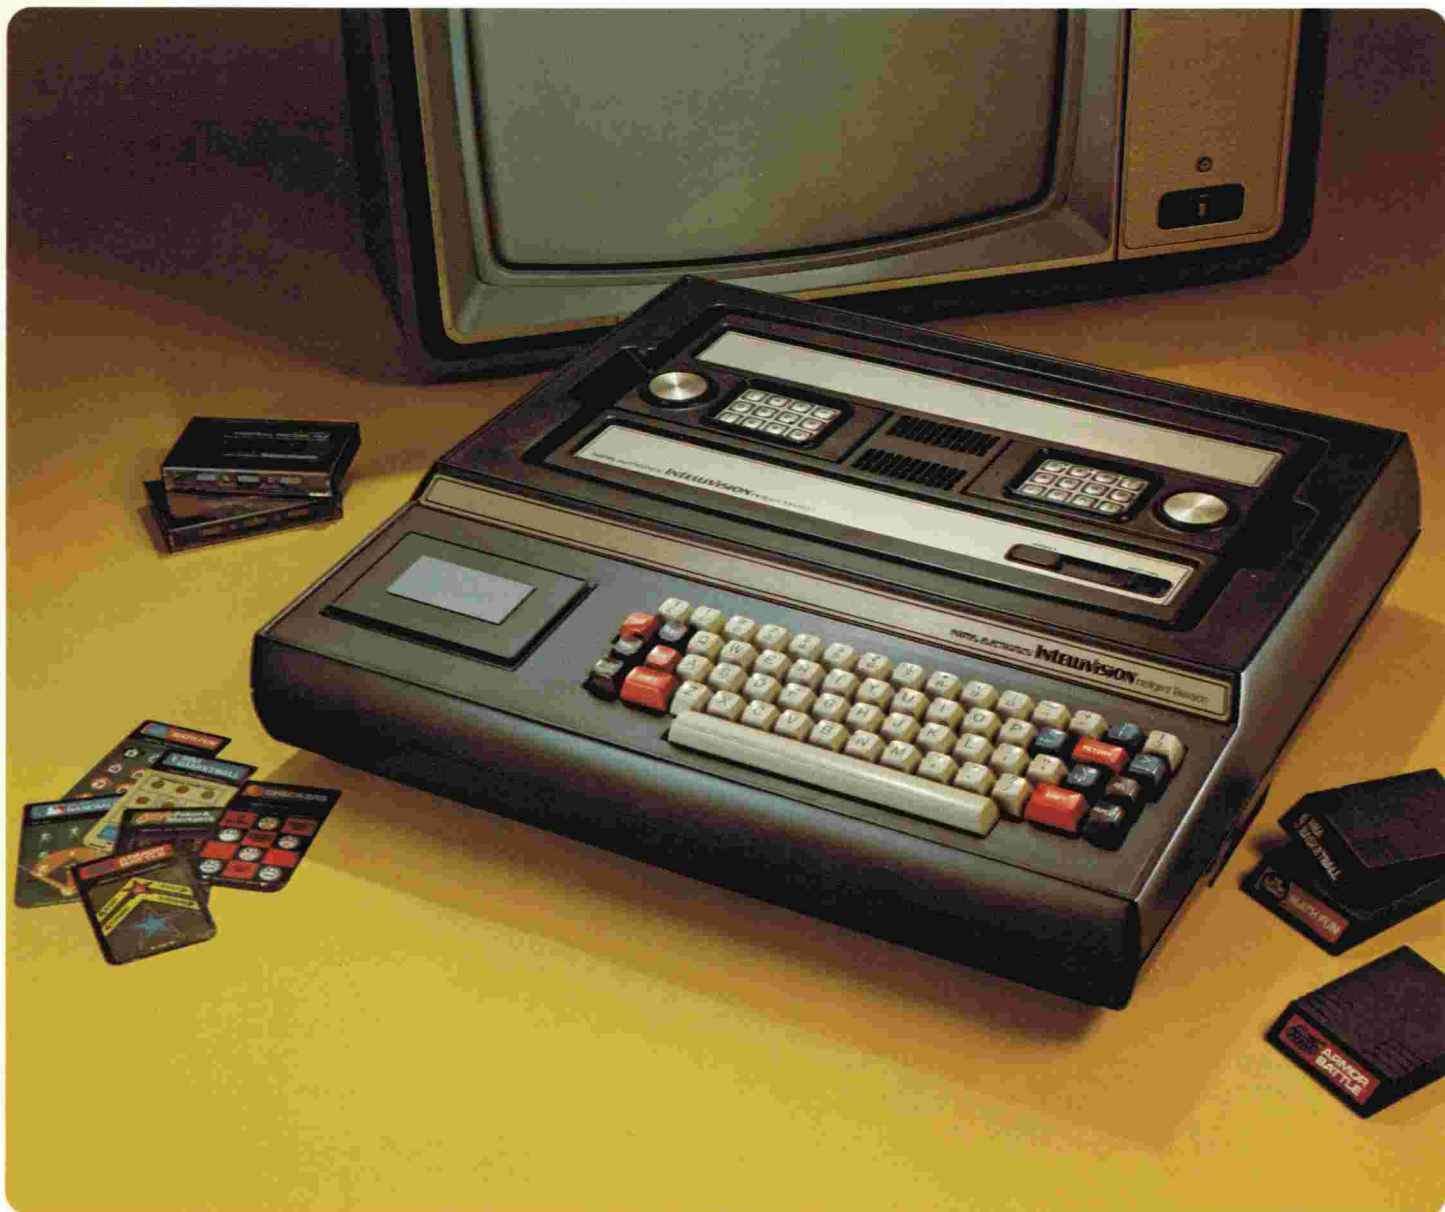

INTELLIVISION
INTELLIVISION
INTELLIVISION
INTELLIVISION
INTELLIVISION
INTELLIVISION
INTELLIVISION
Intelligent Television

MATTEL ELECTRONICS®

The Intellivision™ *Intelligent Television System*

Intellivision by Mattel Electronics is a revolutionary network of video hardware and software. Compatible with any color television set, we believe it will dramatically alter traditional notions of home entertainment, education and planning. The sophisticated video game and home computer applications of Intellivision provide an array of options, now and in the years to come. New programs and components will keep pace with changing interests and needs.

The Master Component: **Video entertainment the whole family can enjoy**

The heart of Intellivision is the Master Component. Utilizing up to 26 different game and learning cartridges, it provides a virtually