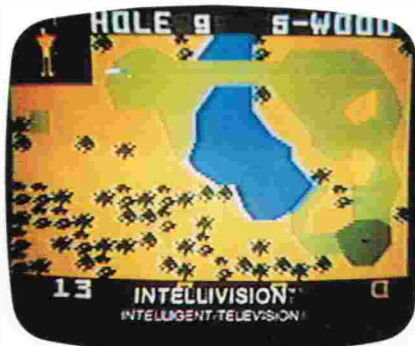

OGILVY & MATHER

5900 WILSHIRE BOULEVARD, LOS ANGELES, CA. 90036
(213) 937-7900

Client: MATTEL, INC.
Product: ELECTRONICS/INTELLIVISION
Title: "GEORGE PLIMPTON GOLF"
Comm'l No.: MAEF 5003
Date: 9/23/81

(NATURALSFX)

GEORGE PLIMPTON: Over the years, I've played some of the most challenging golf courses in the world.

Including this one.

Intellivision PGA Golf.

From tee to green the game play is incredibly realistic.
(SFX: BALL HITS TREE)

(SFX: BALL LANDS IN WATER)

With Atari Golf on the other hand,

the game play is rather simplistic.

And their course? Not quite up to par.

If you compare these two games, I think you'll find

that Intellivision plays more like the real thing.
(SFX: BALL ROLLS INTO CUP)