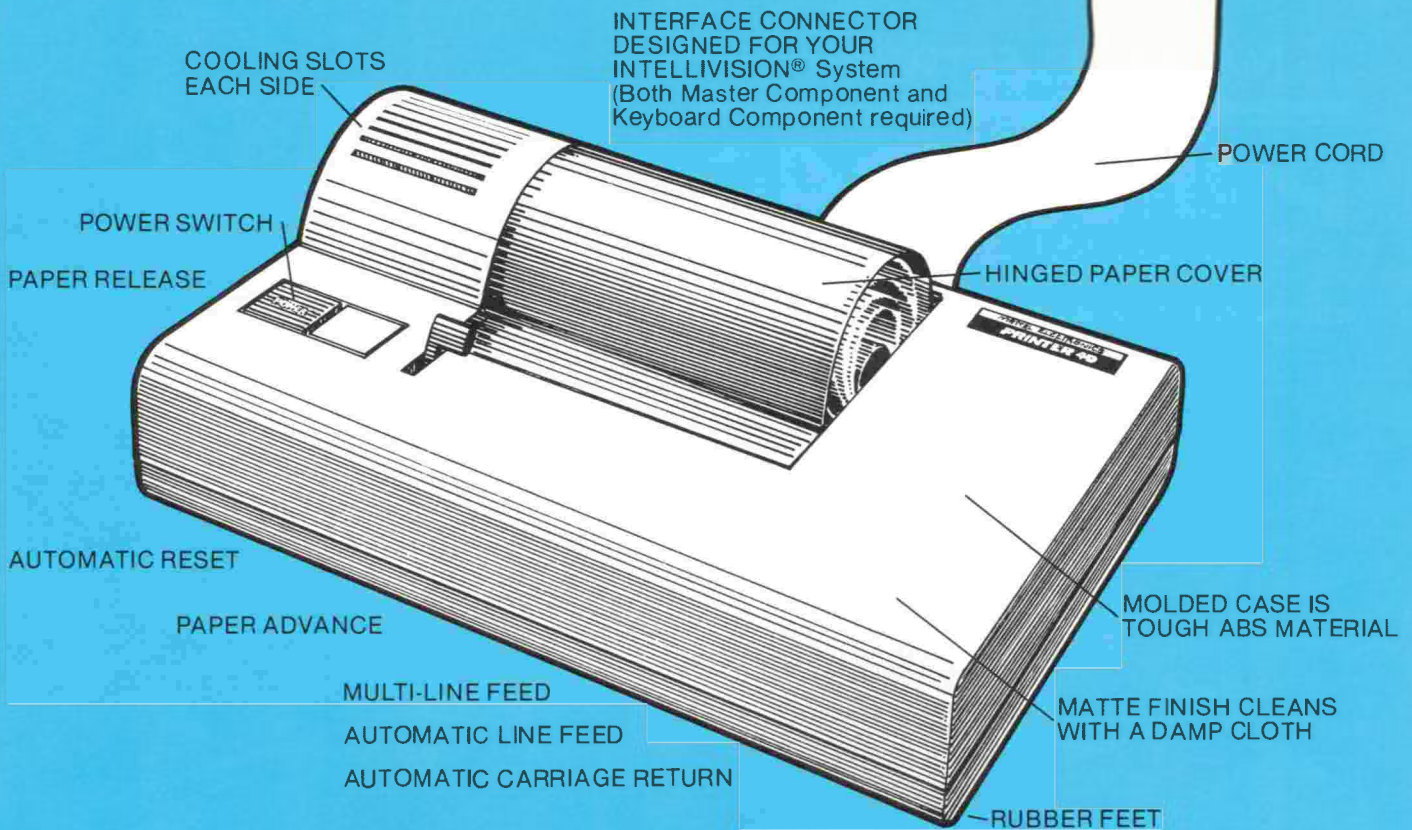

The MATTEL ELECTRONICS PRINTER 40 is a highly reliable printer/plotter that operates with low power consumption and provides long-life expectancy. Connector provided will interface with your INTELLIVISION® Keyboard Component.

High-speed print: Up to 240 full 40-character lines per minute!

Low power consumption: PRINTER 40 operates on about 3 watts. Unit outputs 30 watts. 117VAC, 50-60 Hz.

Uses standard paper: Standard thermographic printing paper, roll or fan-fold pack (NCR 130 or Olivetti 205033R35).

90 Day Limited Warranty: A copy of the warranty is enclosed with the Printer or may be obtained free by writing to:

PRINTER 40
c/o Alphacom, Inc.
2323 South Bascom Ave.
Campbell, CA 95008

AN EXCEPTIONAL VALUE:

Your special offer price of $199.95, plus nominal freight charges represents substantial savings. The PRINTER 40 regularly retails for up to *twice* that amount... This special offer is for INTELLIVISION® Keyboard owners only.

It is for a limited time only.
Offer NOT available at stores.

Quiet operation: No chatter. No clatter. Printing process uses special inks built into the paper.

Full Line Buffering: Provides full 40-character line buffering.

Full Character format: Print mode is forty 5 x 8 dot matrix characters per line. Complete 96 ASCII upper and lower case characters. Graphic mode: full 280 x n Dot Matrix.

Compact, Simple: Stands just 10½" wide by 7½" deep, 4" high. Simple, rugged design with exceptionally few moving parts. High reliability.

This mail-in certificate must accompany request. Enclose check or money order for $199.95 plus $3.50 postage and handling (California residents add 6% sales tax) to:

PRINTER 40
Drawer #675
Milwaukee, Wis. 53278

Name _____

Address _____

City _____

State _____

Zip Code _____

Allow 6-8 weeks for delivery. Offer expires 5/1/82.
Offer void where prohibited, taxed or otherwise restricted. Offer good only in U.S.A.